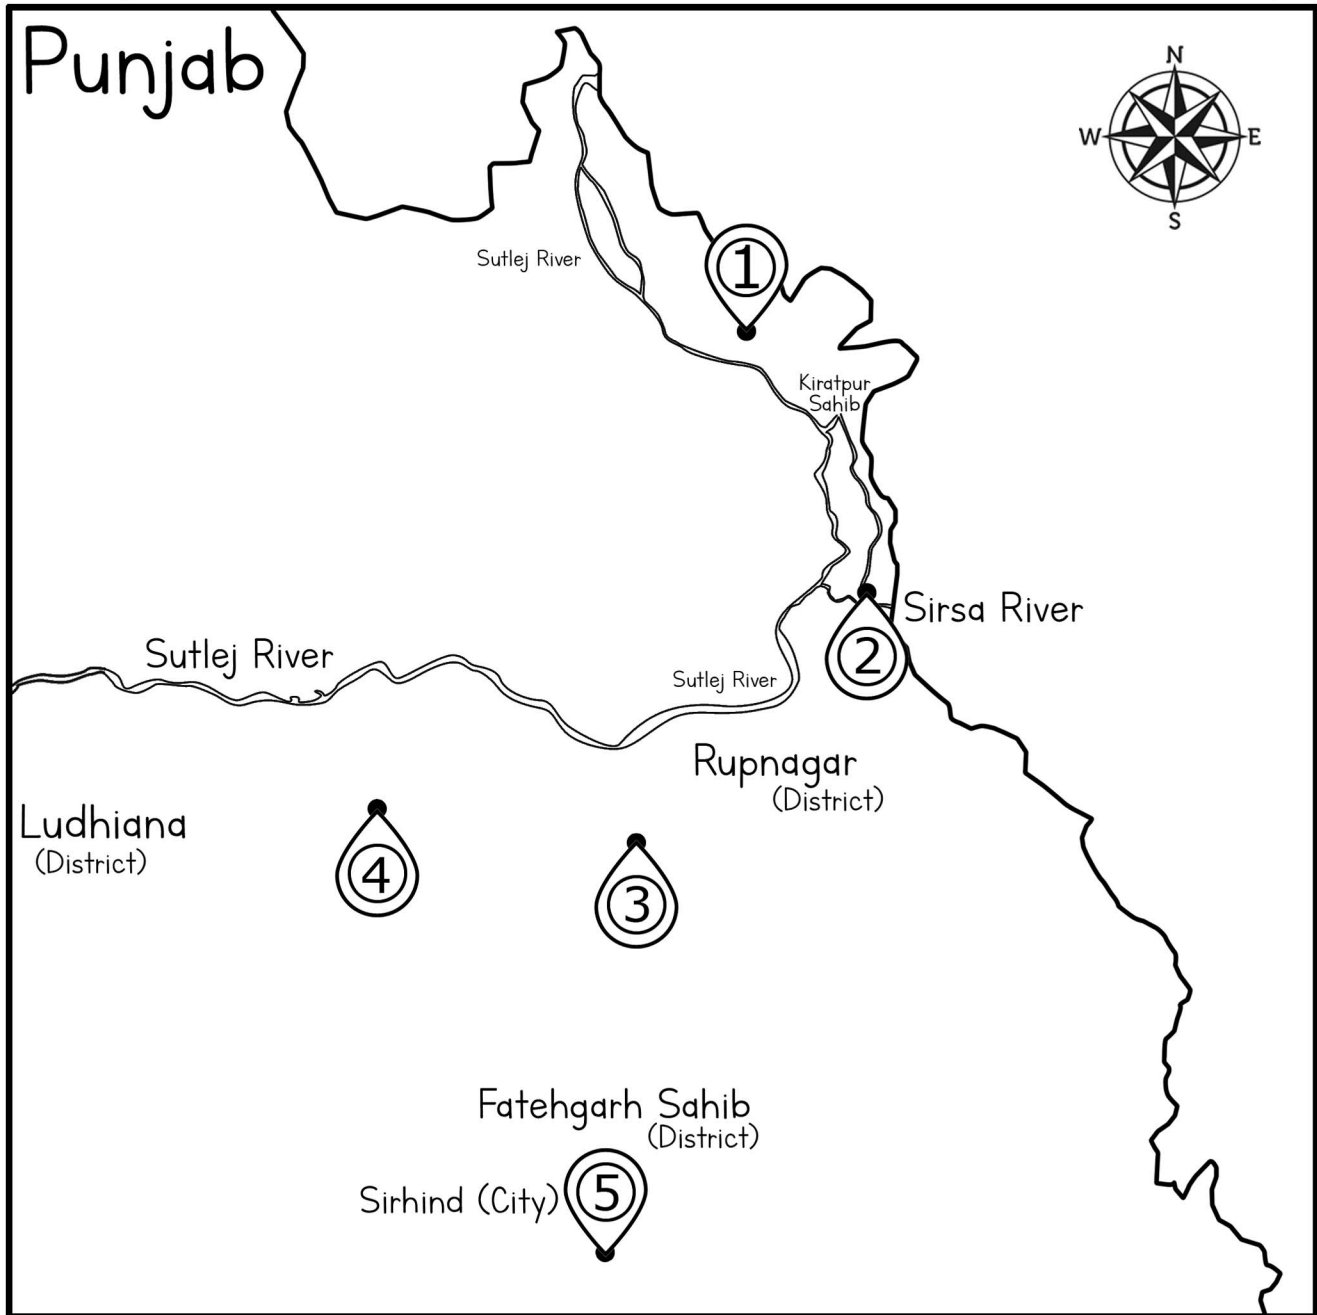

Chaar Sahibzaade

Map of Events

1 - Sri Anandpur Sahib

This is where the Guru Gobind Singh Ji their Family and the Khalsa used to live.

2 - Gurdwara Parivaar Vichora Sahib

This is where the family of Guru Ji became separated when crossing the river Sirsa.

3 - Chamkaur Sahib

This is where the Battle of Chamkaur took place where the Vadde Sahibzadeh became Shaheed.

4 - Machhiwara

This is the place where Guru Ji went to after accepting the request of the Panj Pyareh to leave Chamkaur Sahib

5 - Gurdwara Fatehgarh Sahib

This is where the Chote Sahibzadeh were bricked alive and became Shaheed