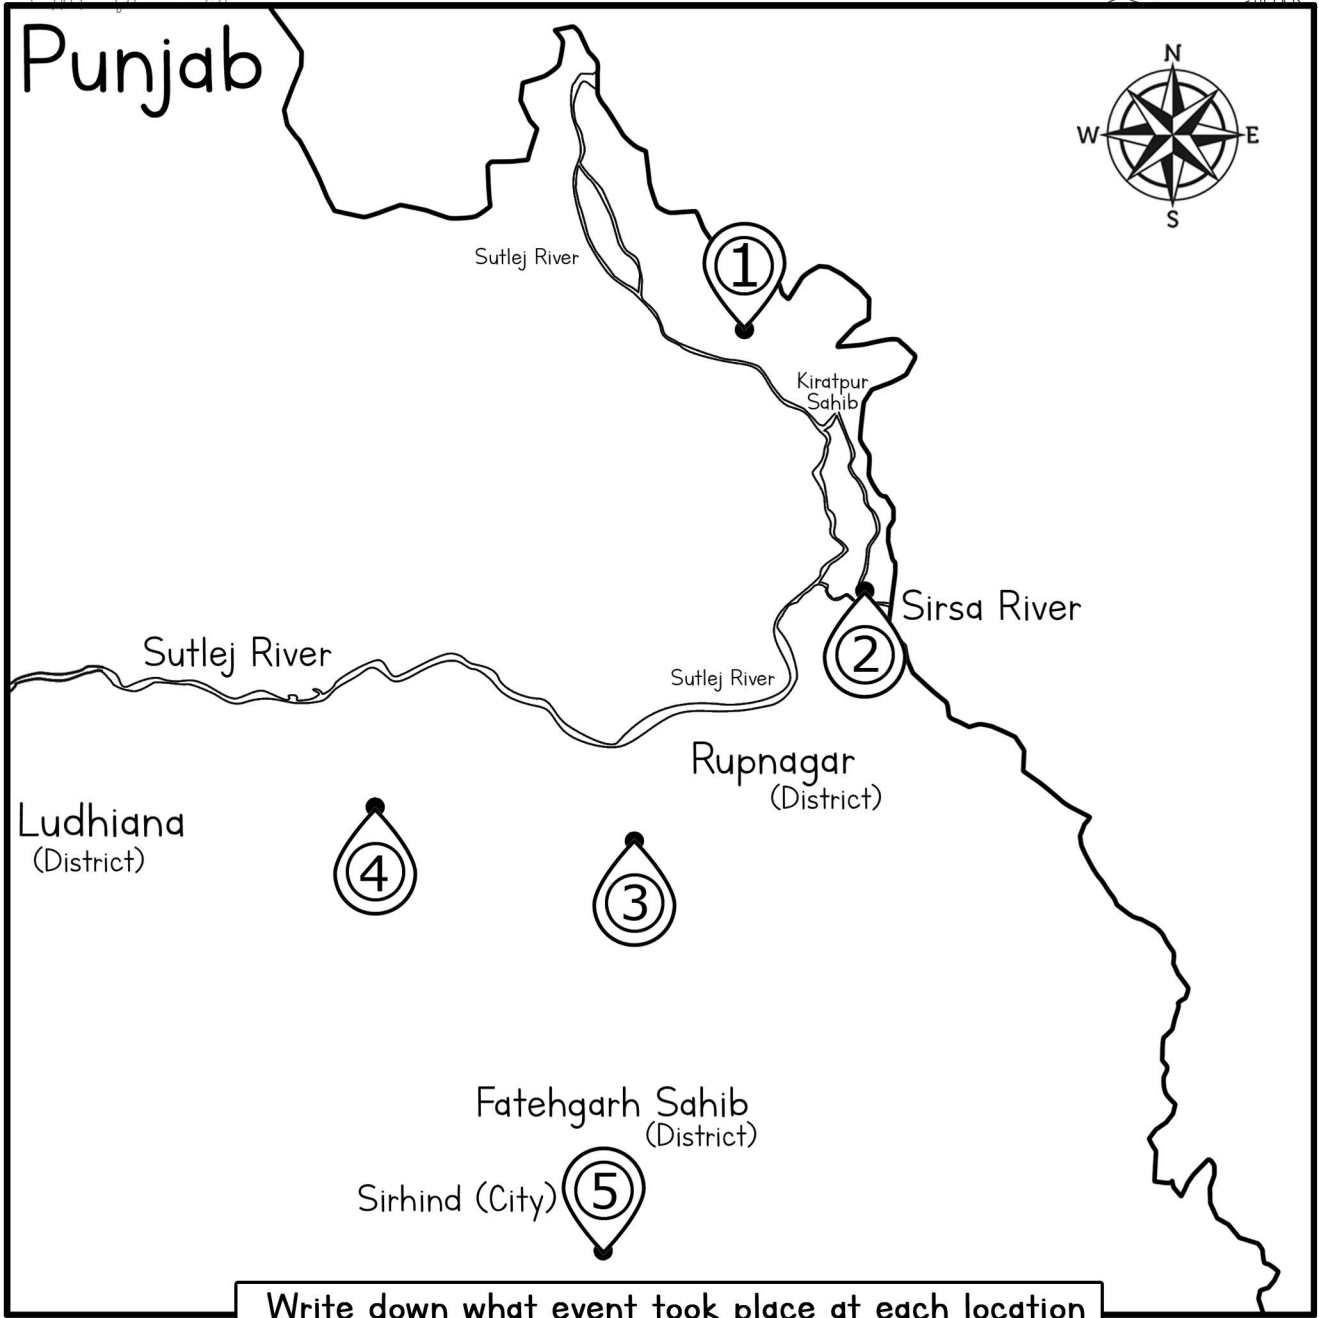

# Chaar Sahibzaade Map of Events

Write down what event took place at each location

1 - Sri Anandpur Sahib

2 - Gurdwara Parivaar Vichora Sahib

3 - Chamkaur Sahib

4 - Machhiwara

5 - Gurdwara Fatehgarh Sahib

Name.....